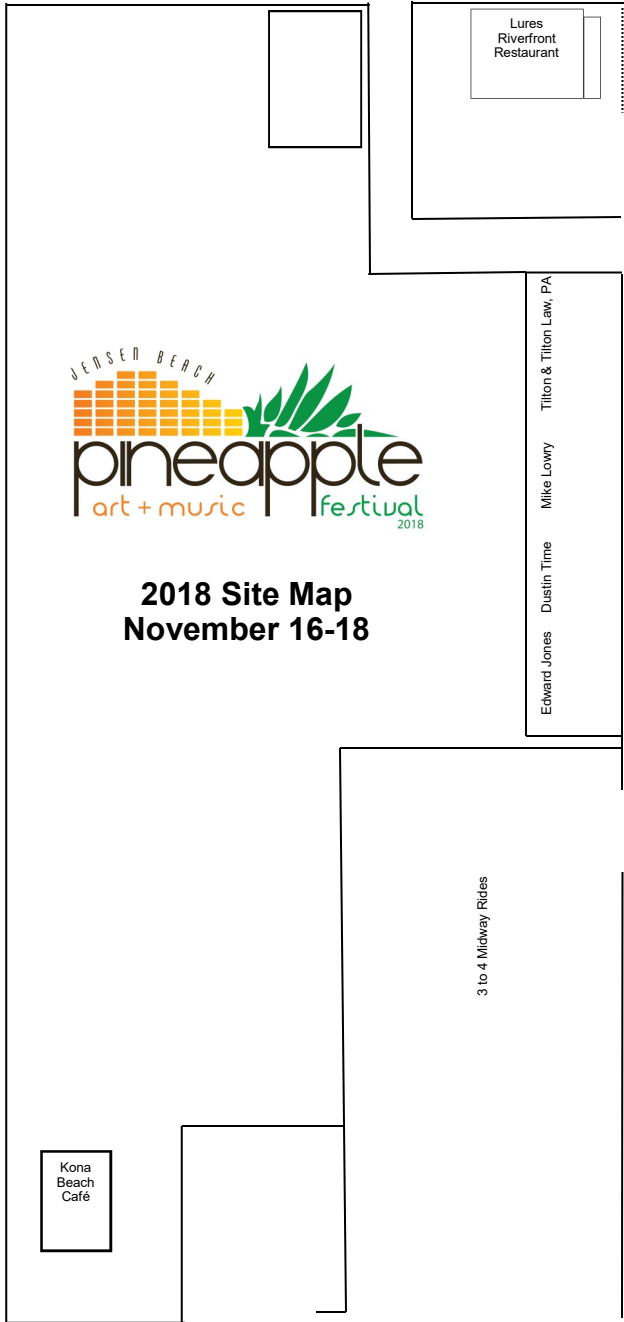

Indian River Drive

Church Street

Dumpsters

# 2018 Site Map November 16-18

Pineapple Avenue (open to traffic)

Back Stage Loading

Midway

Midway

Midway

- 1
- 2
- 3
- 4
- 5
- 6
- 7
- 8
- 9
- 10
- 11
- 12
- 35
- 36
- 37
- 38
- 39
- 40

ART & CRAFT SHOW