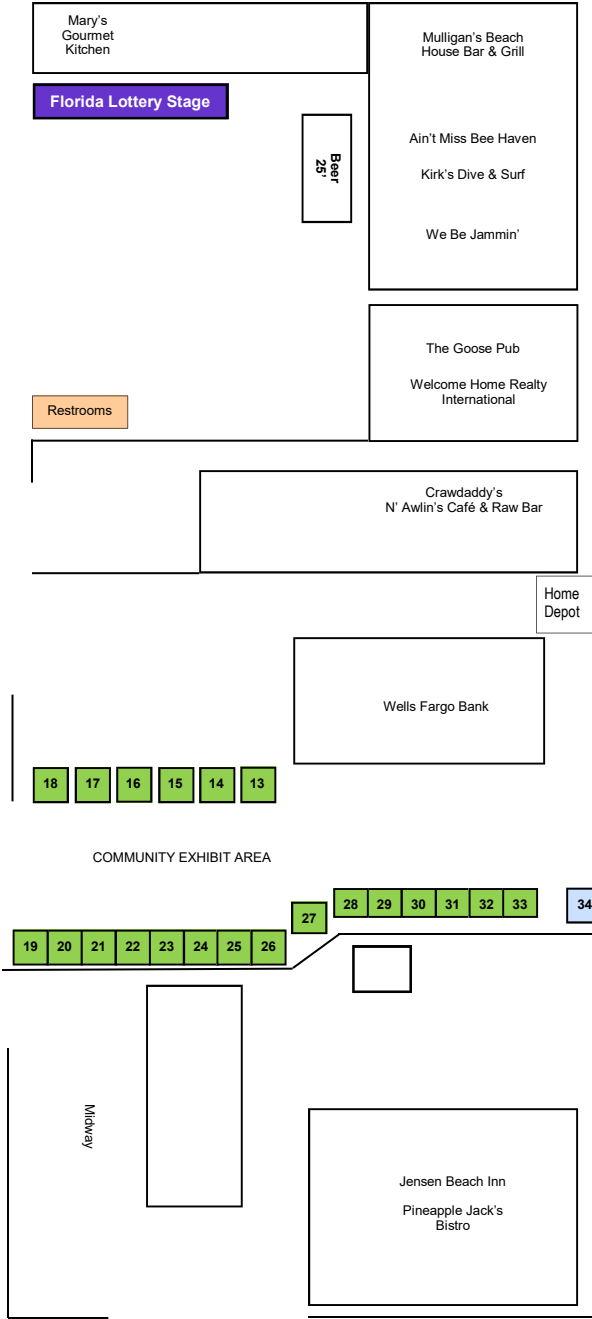

Indian River Drive

Church Street

Dumpsters

# 2018 Site Map November 16-18

Pineapple Avenue (open to traffic)

Back Stage Loading

Midway

Midway

Midway

- 1
- 2
- 3
- 4
- 5
- 6
- 7
- 8
- 9
- 10
- 11
- 12
- 35
- 36
- 37
- 38
- 39
- 40

ART & CRAFT SHOW