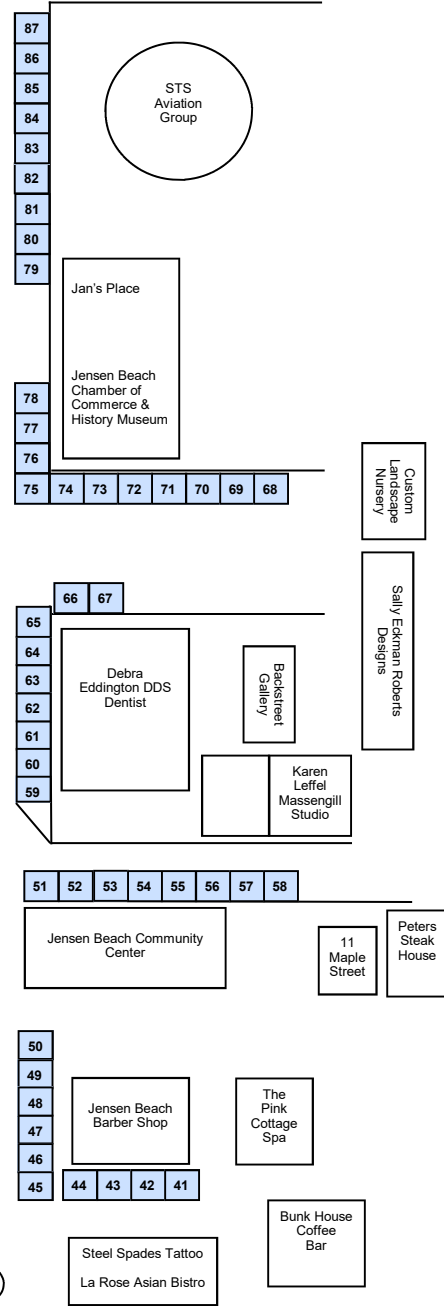

Custom Landscape Nursery

Sally Ekman Roberts Designs